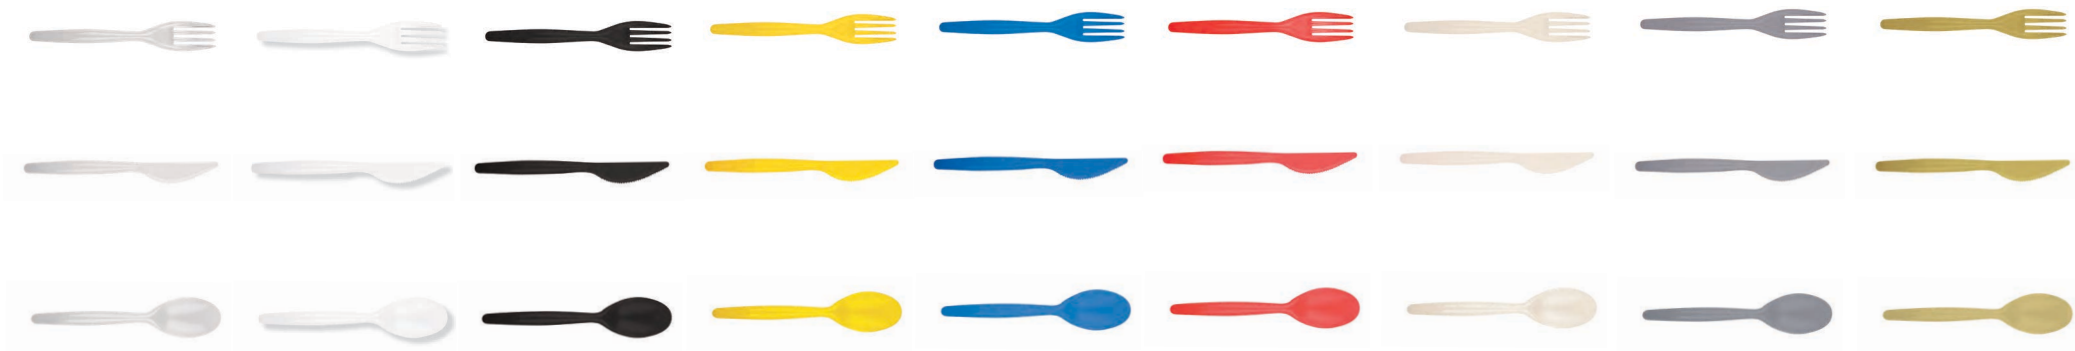

TRASP. TRASP. 21	BIANCO WHITE 11	NERO BLACK 19	GIALLO LIMONE LEMON YELLOW 82	BLU TRASP. TRASP. BLUE 24	ROSSO CHINA CHINA RED 18	AVORIO IVORY 30	GRIGIO GREY 010	ORO GOLD 90

IN ESAURIMENTO